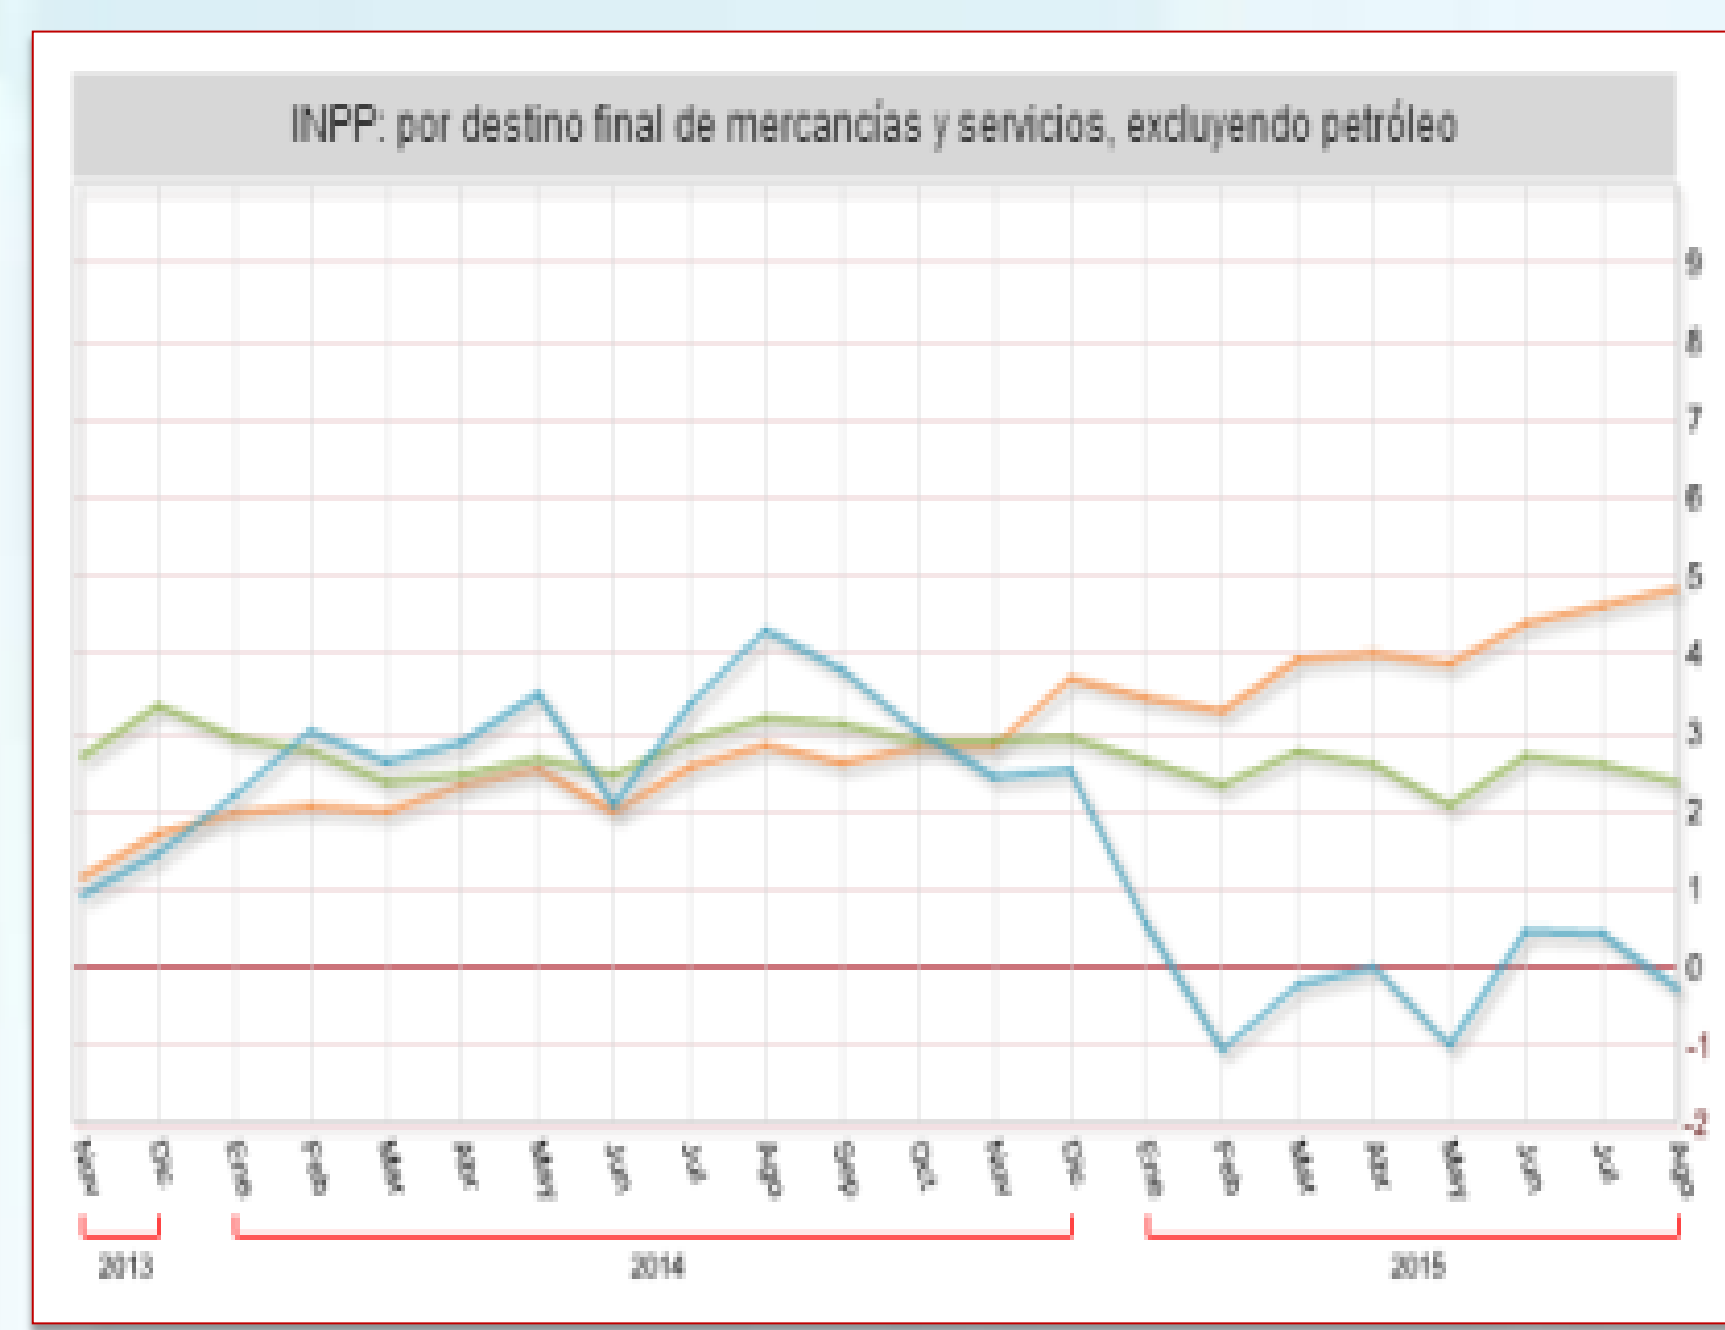

Overview on PPI, improving and update calculation

Legal frame

- LSIEG

Background

- 1929; 1939; 1980
- 1994; 2003; 2011

2011

- Int. best practices
- ISO 9001:2008

Change of base year June 2012

By origin and destination

Product level	PPI	NAICS
Generic	567	567
Sector	15	20
3-Digits	63	94
4-Digits	168	303
5-Digits	268	614
6-Digits	344	1059

<http://www.inegi.org.mx/est/contenidos/proyectos/inpp/default.aspx>

PPI

PPI in figures

- 6,410 Establishments
- 32,400 quotes prices
- 3,565 PPI Series
- 3,565 weights